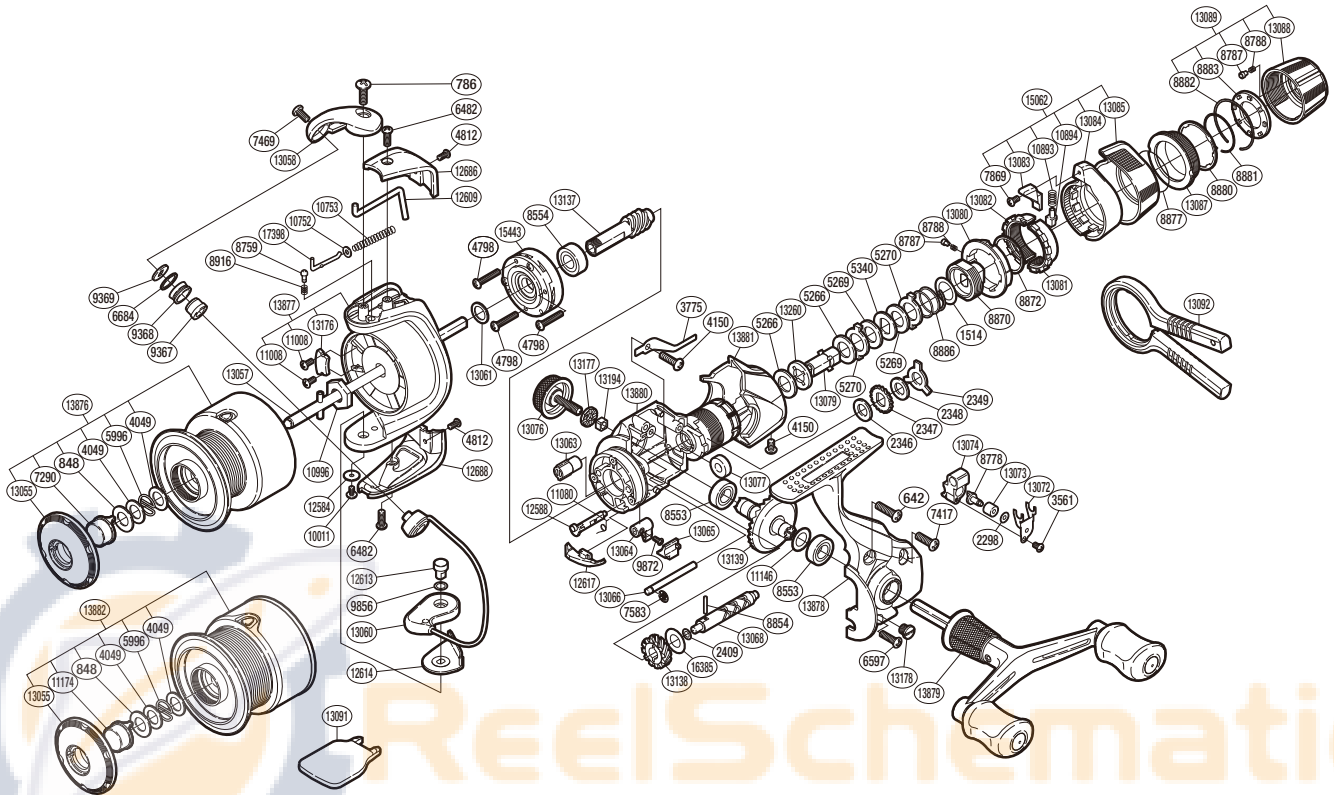

SHIMANO

SUPER

SUP-4000GTMRC

(51SG474003G)

Please note that the number of adjusting washers may not be the same as shown in the exploded views. (Adjustment will vary with each individual product.)

Part No.	Description	Part No.	Description	Part No.	Description
RD 0642	Screw	RD 8880	Drag Knob Washer	RD13073	Oscillating Slider Bushing
RD 0786	Screw	RD 8881	Drag Knob Retainer	RD13074	Oscillating Slider
RD 0848	Washer	RD 8882	Click Plate Retainer	RD13076	Handle Screw Cap
RD 1514	Washer	RD 8883	Click Plate	RD13077	Drag Shaft C
RD 2298	Spacer	RD 8886	Drag Coil Spring	RD13079	Drag Shaft A
RD 2346	Drag Washer	RD 8916	Line Roller Washer	RD13080	Lever Click Gear
RD 2347	Click Gear	RD 9367	Line Roller Bushing	RD13081	Fightin' Pressure Screw
RD 2348	Drag Washer	RD 9368	Line Roller	RD13082	Fightin' Pressure Screw B
RD 2349	Eared Washer	RD 9369	Line Roller Washer	RD13083	Fightin' Lever Inner B
RD 2409	Spacer	RD 9856	Washer	RD13084	Fightin' Lever Inner A
RD 3561	Screw	RD 9872	Screw	RD13085	Fightin' Lever Outer
RD 3775	Drag Click	RD10011	Screw	RD13087	Drag Programmer B
RD 4049	Washer	RD10752	Spring Guide A Support	RD13088	Drag Programmer A
RD 4150	Screw	RD10753	Bail Spring	RD13089	Drag Programmer Assembly
RD 4798	Screw	RD10893	Position Pin Spring	RD13137	Pinion Gear
RD 4812	Screw	RD10894	Lever Position Pin	RD13138	Idle Gear
RD 5266	Drag Washer	RD10996	Rotor Nut	RD13139	Drive Gear
RD 5269	Drag Washer	RD11008	Screw	RD13176	Counter Weight
RD 5270	Eared Washer	RD11080	Anti-Reverse Cam Spring	RD13177	Handle Screw Cap Spacer
RD 5340	Key Washer	RD11146	Washer	RD13178	Oil Cap
RD 5996	Locking Spring	RD12584	Washer	RD13194	Handle Screw Lock
RD 6482	Screw	RD12588	Anti-Reverse Cam	RD13260	Drag Shaft B
RD 6597	Screw	RD12609	Bail Trip Lever	RD13876	Spool Assembly
RD 6684	Line Roller Spacer	RD12613	Bail Hold Support Shaft	RD13877	Rotor
RD 7290	Push Button	RD12614	Bail Hold Support Spacer	RD13878	Side Cover
RD 7417	Screw	RD12617	Bail Trip Strike	RD13879	Double Paddle Handle Assembly
RD 7469	Screw	RD12686	Bail Spring Cover	RD13880	Body
RD 7583	E Lock	RD12688	Bail Hold Support Guard	RD13881	Rear Protector
RD 7869	Screw	RD13055	Push Button Collar	RD15062	Fightin' Lever Assembly
RD 8553	Ball Bearing	RD13057	Main Shaft	RD15443	Roller Clutch Assembly
RD 8554	Ball Bearing	RD13058	Bail Arm	RD16385	Washer
RD 8759	Click Pin	RD13060	Bail Assembly	RD17398	Bail Spring Guide A
RD 8778	Oscillating Pawl	RD13061	Washer		
RD 8787	Click Pin	RD13063	Worm Bushing	RD11174	Push Button
RD 8788	Click Spring	RD13064	Anti-Reverse Lever	RD13882	Spare Spool Assembly
RD 8854	Worm Shaft Pin	RD13065	Anti-Reverse Lever Cover		
RD 8870	Pressure Screw	RD13066	Oscillating Guide		
RD 8872	Fightin' Pressure Screw Washer	RD13068	Worm Shaft	RD13091	Spool Wrench (accessory)
RD 8877	Drag Knob Friction Ring	RD13072	Oscillating Slider Retainer	RD13092	Knob Wrench (accessory)